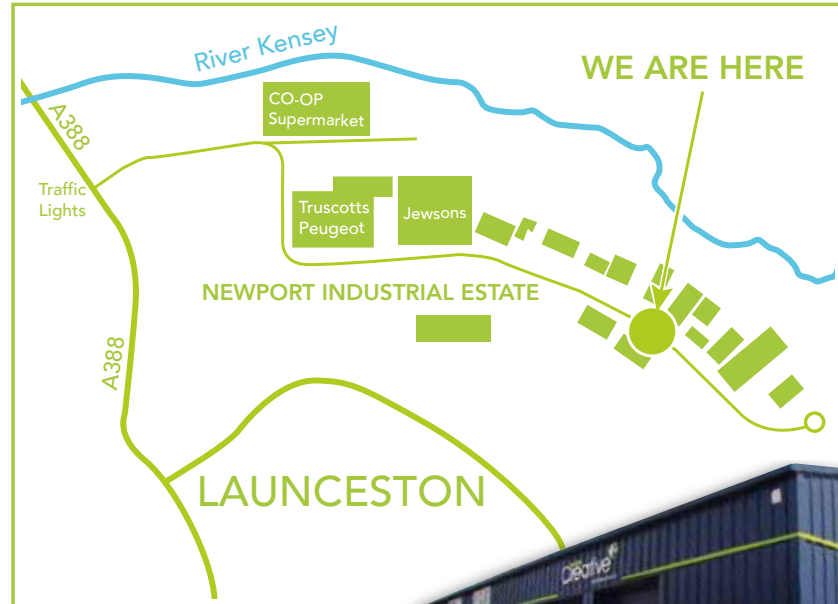

- Bespoke Furniture
- Creative Signage
- Keyrings
- Menu Holders
- Point of Sale Units
- Reception & Bar Desks

Custom Build

more

How To Find Us

Our new manufacturing facility opened in 2013 and is located conveniently on Newport Industrial Estate in Launceston, just past Jewsons. We have off street parking available.